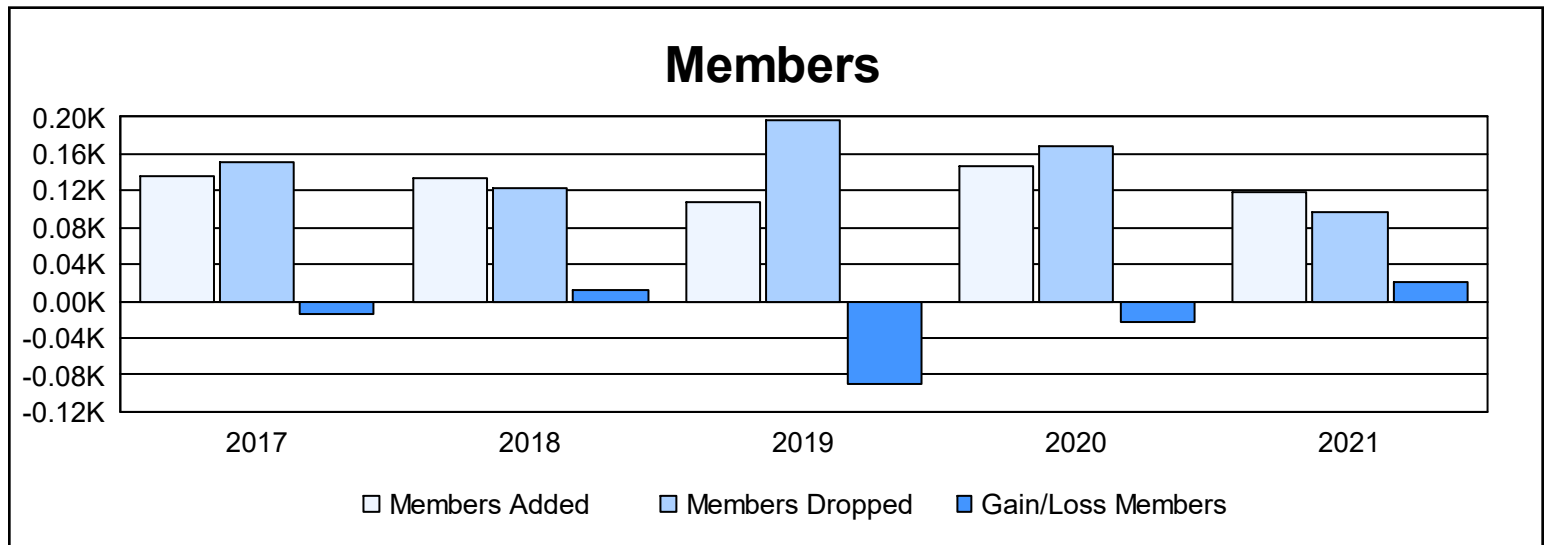

Year	New Clubs	Dropped Clubs	Gain/ Loss Clubs	New Members	Charter Members	Reinstate Members	Transfer Members	Total Member Added	Total Members Dropped	Gain/ Loss Members
2016-2017	0	0	0	129	0	3	4	136	150	-14
2017-2018	1	0	1	100	22	4	8	134	122	12
2018-2019	0	0	0	86	0	3	19	108	197	-89
2019-2020	0	1	-1	109	1	23	13	146	169	-23
2020-2021	3	0	3	45	61	5	7	118	97	21
<b>Average</b>	<b>1</b>	<b>0</b>	<b>1</b>	<b>94</b>	<b>17</b>	<b>8</b>	<b>10</b>	<b>128</b>	<b>147</b>	<b>-19</b>

### Membership Composition June 2021 Cumulative