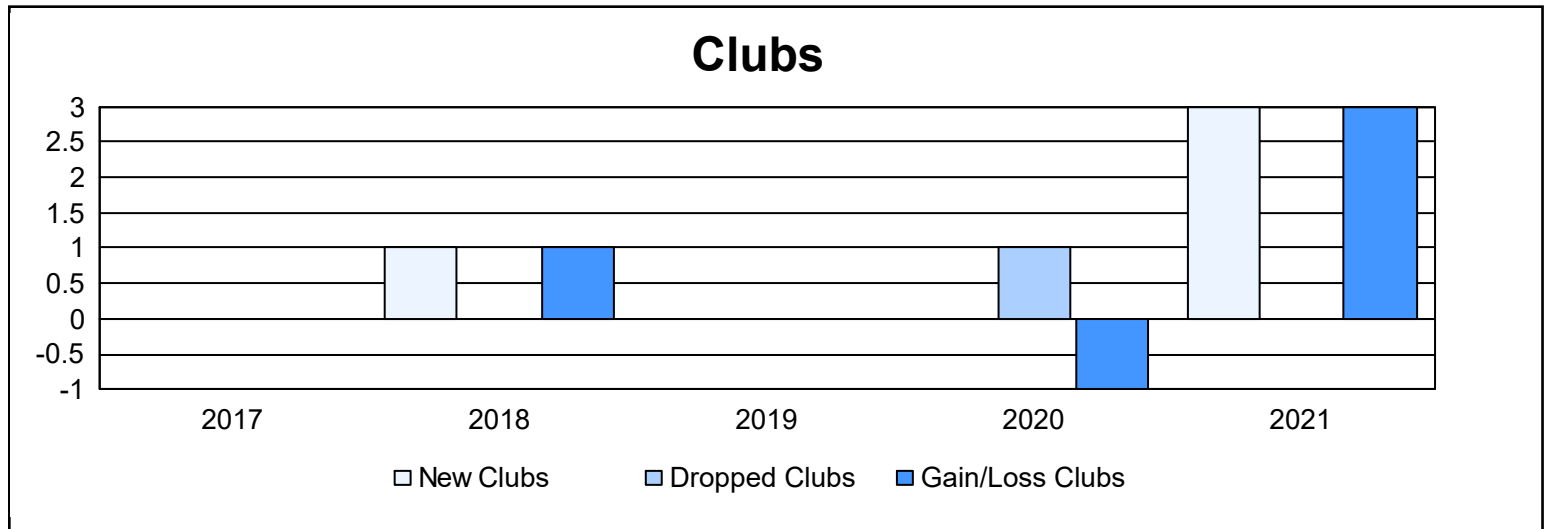

Year	New Clubs	Dropped Clubs	Gain/ Loss Clubs	New Members	Charter Members	Reinstate Members	Transfer Members	Total Member Added	Total Members Dropped	Gain/ Loss Members
2016-2017	0	0	0	129	0	3	4	136	150	-14
2017-2018	1	0	1	100	22	4	8	134	122	12
2018-2019	0	0	0	86	0	3	19	108	197	-89
2019-2020	0	1	-1	109	1	23	13	146	169	-23
2020-2021	3	0	3	45	61	5	7	118	97	21
<b>Average</b>	<b>1</b>	<b>0</b>	<b>1</b>	<b>94</b>	<b>17</b>	<b>8</b>	<b>10</b>	<b>128</b>	<b>147</b>	<b>-19</b>

### Membership Composition June 2021 Cumulative