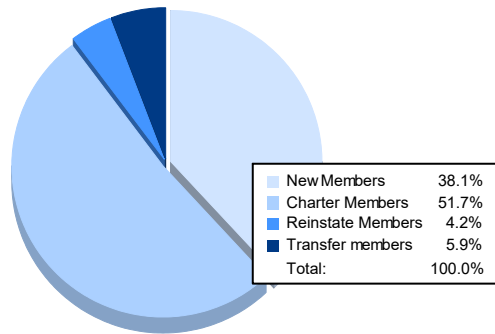

Year	New Clubs	Dropped Clubs	Gain/ Loss Clubs	New Members	Charter Members	Reinstate Members	Transfer Members	Total Member Added	Total Members Dropped	Gain/ Loss Members
2016-2017	0	0	0	129	0	3	4	136	150	-14
2017-2018	1	0	1	100	22	4	8	134	122	12
2018-2019	0	0	0	86	0	3	19	108	197	-89
2019-2020	0	1	-1	109	1	23	13	146	169	-23
2020-2021	3	0	3	45	61	5	7	118	97	21
<b>Average</b>	<b>1</b>	<b>0</b>	<b>1</b>	<b>94</b>	<b>17</b>	<b>8</b>	<b>10</b>	<b>128</b>	<b>147</b>	<b>-19</b>

### Membership Composition June 2021 Cumulative